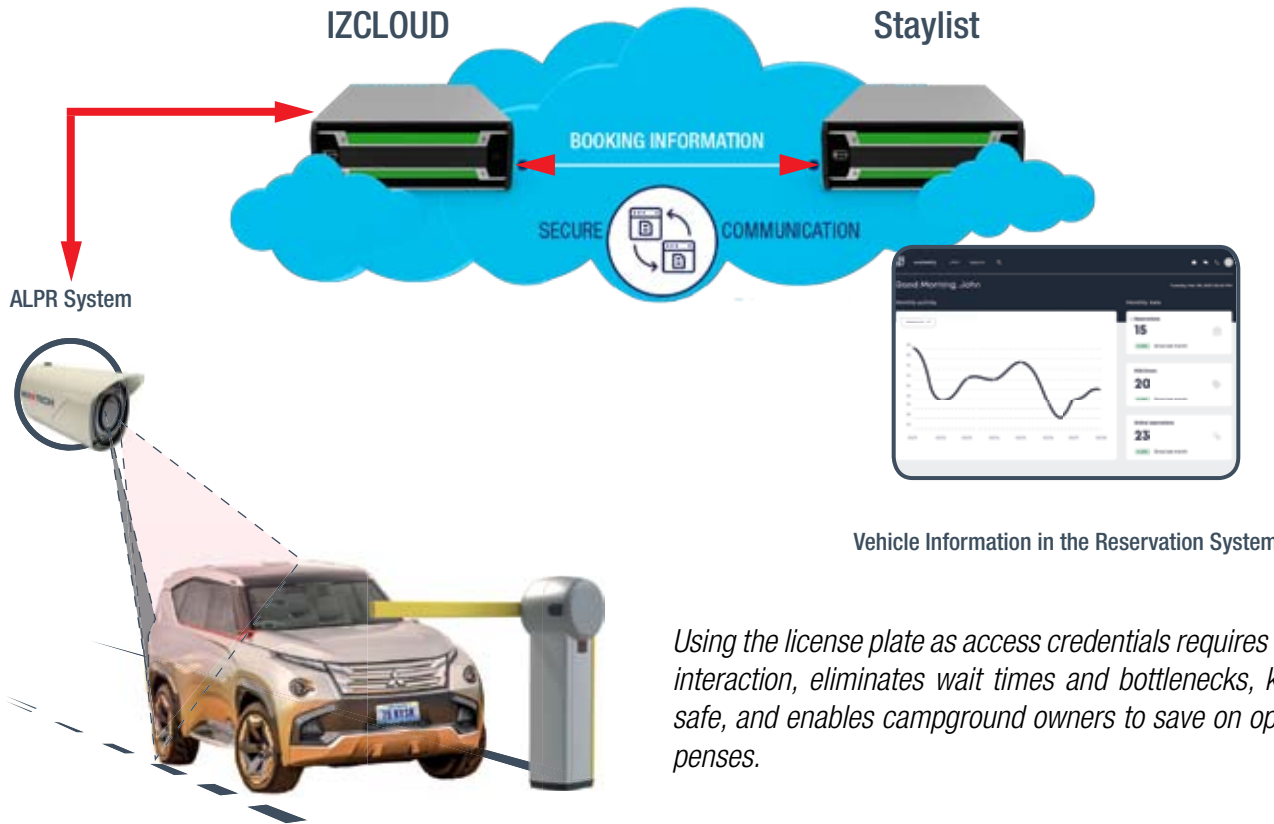

installed at the exits, the system can automatically check out visitors at the end of their stay when they leave the premises and notify facility operators of the vehicles that have overstayed their allotted time. The IZCloud also allows operators to grant access rights to the Visitor's guests during specified time-frame and to receive alerts on guests that did not leave on time. In addition, the system allows users to create unlimited number of access lists (vendors, employees, ect.) and to assign time/date entrance rules.

The Staylist integration with the IZCloud ALPR system creates an efficient, accurate, and reliable solution, enabling management to increase security and operate campground entrances/exits without the need for round-the-clock staffing.

Cloud-Based & Stand-Alone:

Access rights database replicates between the cloud and edge devices so ALPR system will continue to function even if connection to the cloud is lost.

Features:

- ✓ Gated and gateless operation
- ✓ Can be used with Inex's Locks for Doors & Gates
- ✓ Security reporting and watch lists
- ✓ Automatic check-out
- ✓ Reports on overstayed vehicles
- ✓ Visitors' guests vehicle identification