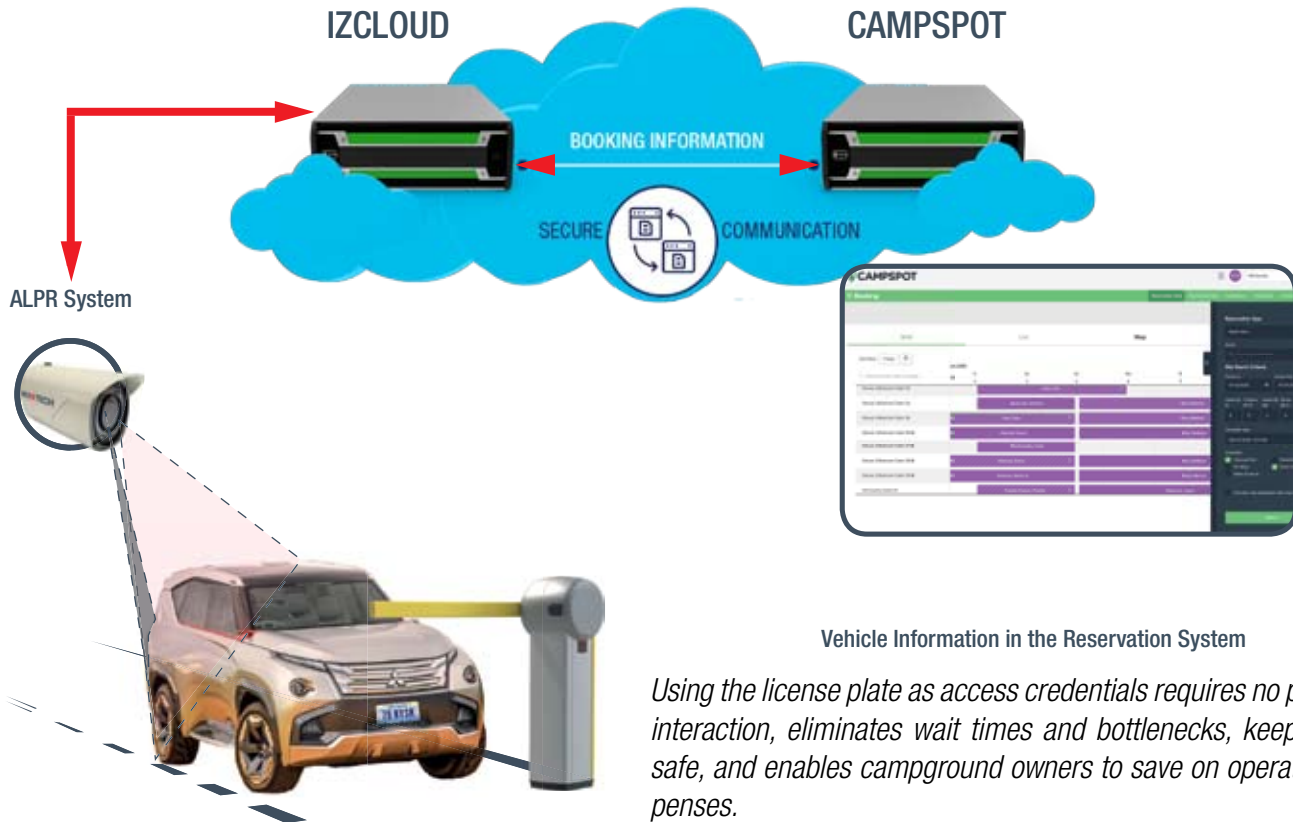

The Campspot integration with the IZCloud ALPR system creates an efficient, accurate, and reliable solution, enabling management to increase security and operate campground entrances/exits without the need for round-the-clock staffing.

Cloud-Based & Stand-Alone:

Access rights database replicates between the cloud and edge devices so ALPR system will continue to function even if connection to the cloud is lost.

Features:

- ✔ Gated & gateless operation: Security & Forensics
- ✔ Integrates with Inex's door & gate pincode locks
- ✔ Security reporting and watch lists
- ✔ Automatic check-out
- ✔ Reports on overstayed vehicles
- ✔ Visitors' guests vehicle identification

CAMPSPOT RESERVATIONS & INEX TECHNOLOGIES IZCLOUD ALPR

IZCLOUD ALPR SYSTEM COMPONENTS & SOFTWARE

IZ600FJ CAMERA SYSTEM

- ❑ IZ600FJ Bullet ALPR Camera: Autoswitch (OV and LPR), with a small DPU unit, and ALPR software
- ❑ DPU: Real Time ALPR Engine with less than ¼ of a second plate processing time
- ❑ Multiple IR Flash Technology: Enables the camera to capture multiple plate images, ensuring the highest quality photo, in all lighting and weather conditions
- ❑ Multiple Camera Systems can be deployed

IZCLOUD FOR CAMPSPOT

- ❑ Integrates with Inex' Door and Gate Pin-Code/Fab/QR-Code Locks
- ❑ Enables Campspot users to open gates with License Plates
- ❑ Easy Set-up with Existing Campspot Reservation System
- ❑ Part of the full line of Inex's Access Control Offerings (Door & Gate Locks) Managed from one IZCloud Platform